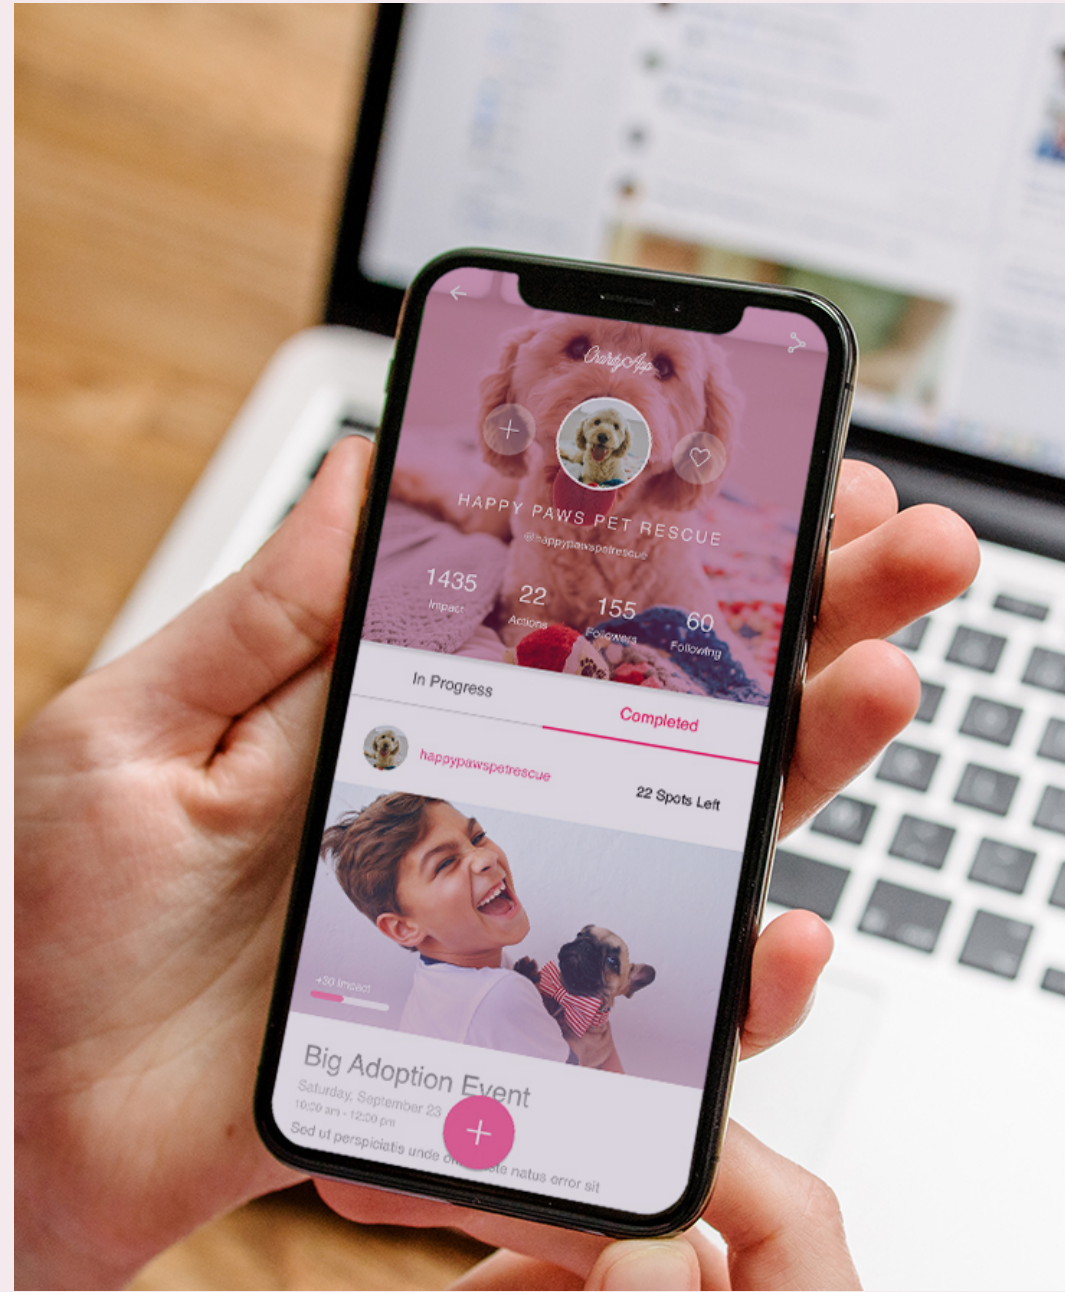

# TRADE SHOW BOOTHS AND EVENTS THE GATHERING AT FAIRMONT BANFF SPRINGS

Mood board • Creative Direction • Event Planning • Execution

M O S T R E C E N T

W E B P O R T F O L I O

A N A L A U R A P I N O

# EXTRA AÑEJO PHOTO-SHOOT

Mood board • Art and Creative Direction • Shot list • Execution.

A P P C O N C E P T / D E S I G N

Disney  
MEETINGS&Events