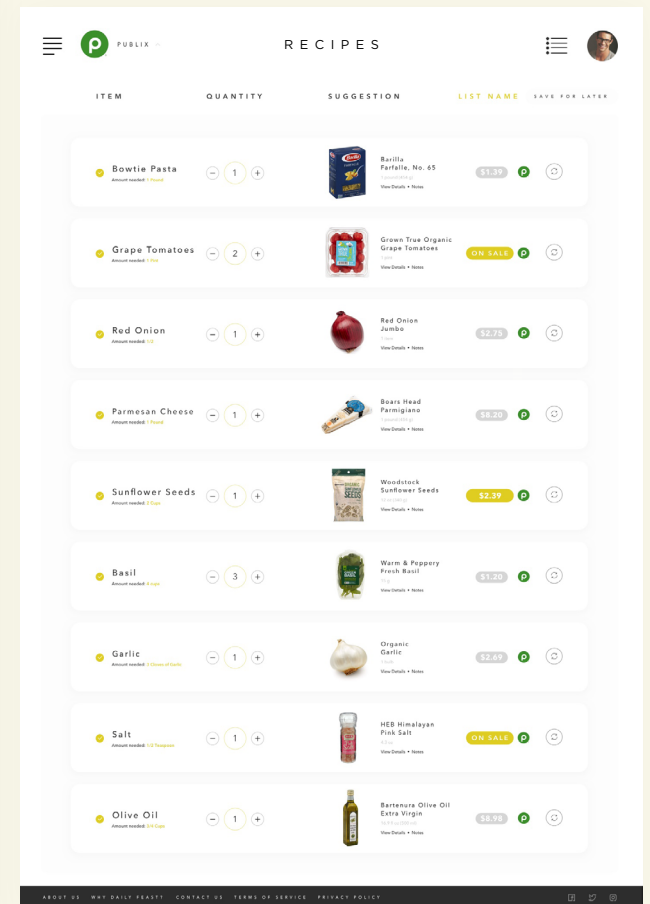

# EXTRA AÑEJO PHOTO-SHOOT

Mood board • Art and Creative Direction • Shot list • Execution.

A P P C O N C E P T / D E S I G N

Disney  
MEETINGS&Events