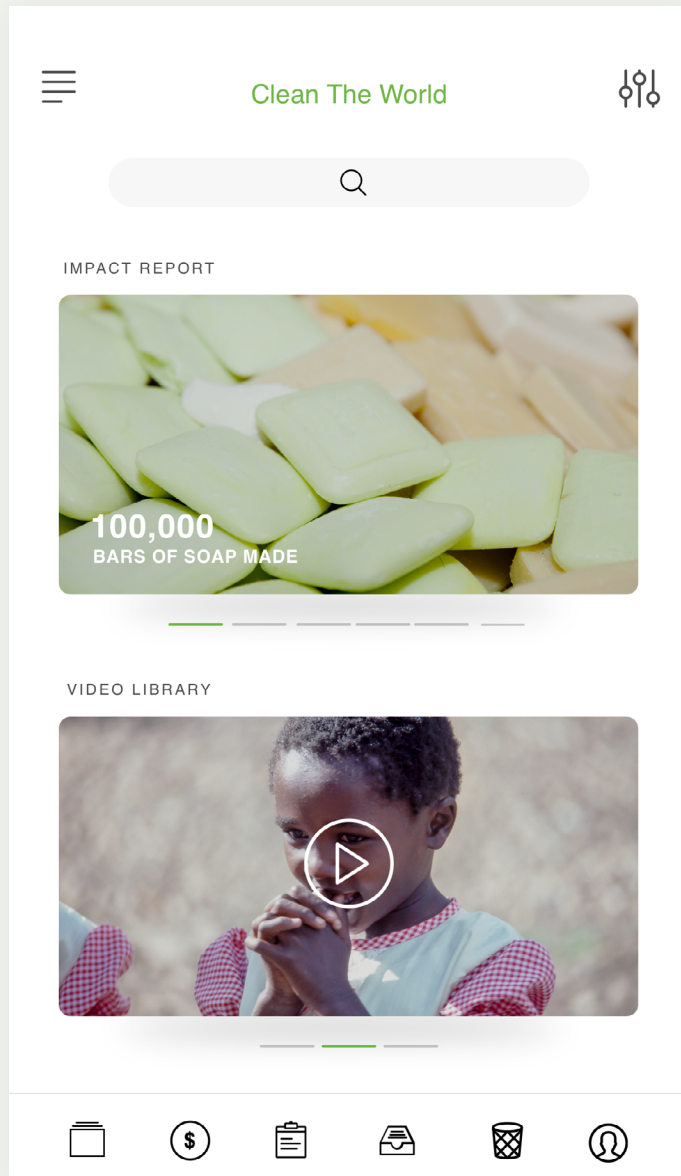

# EXTRA AÑEJO PHOTO-SHOOT

Mood board • Art and Creative Direction • Shot list • Execution.

A P P C O N C E P T / D E S I G N

Disney  
MEETINGS&Events