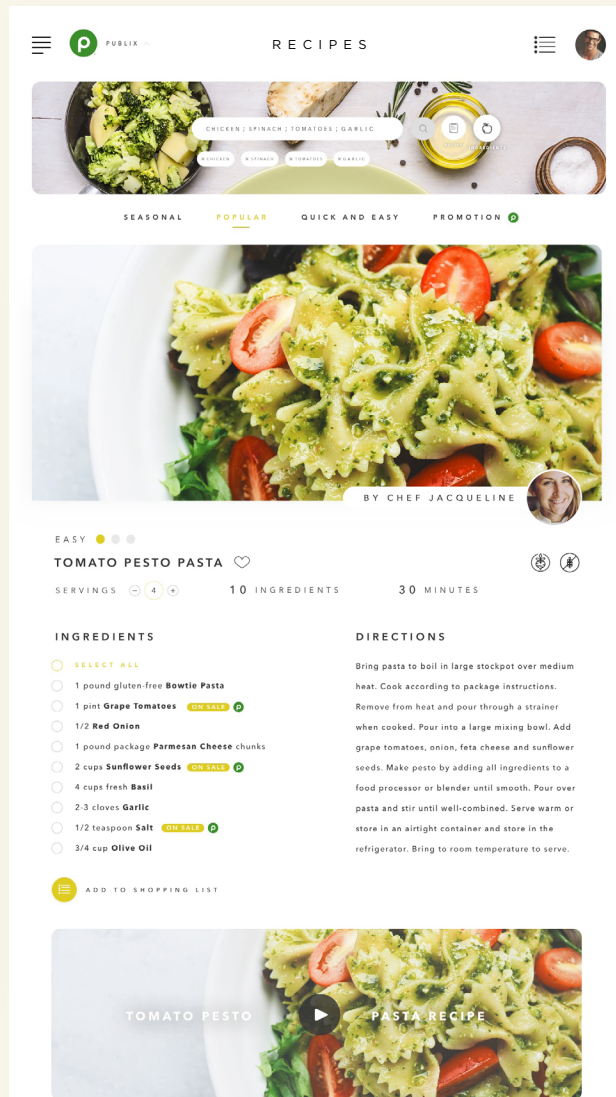

# EXTRA AÑEJO PHOTO-SHOOT

Mood board • Art and Creative Direction • Shot list • Execution.

A P P C O N C E P T / D E S I G N

Disney  
MEETINGS&Events