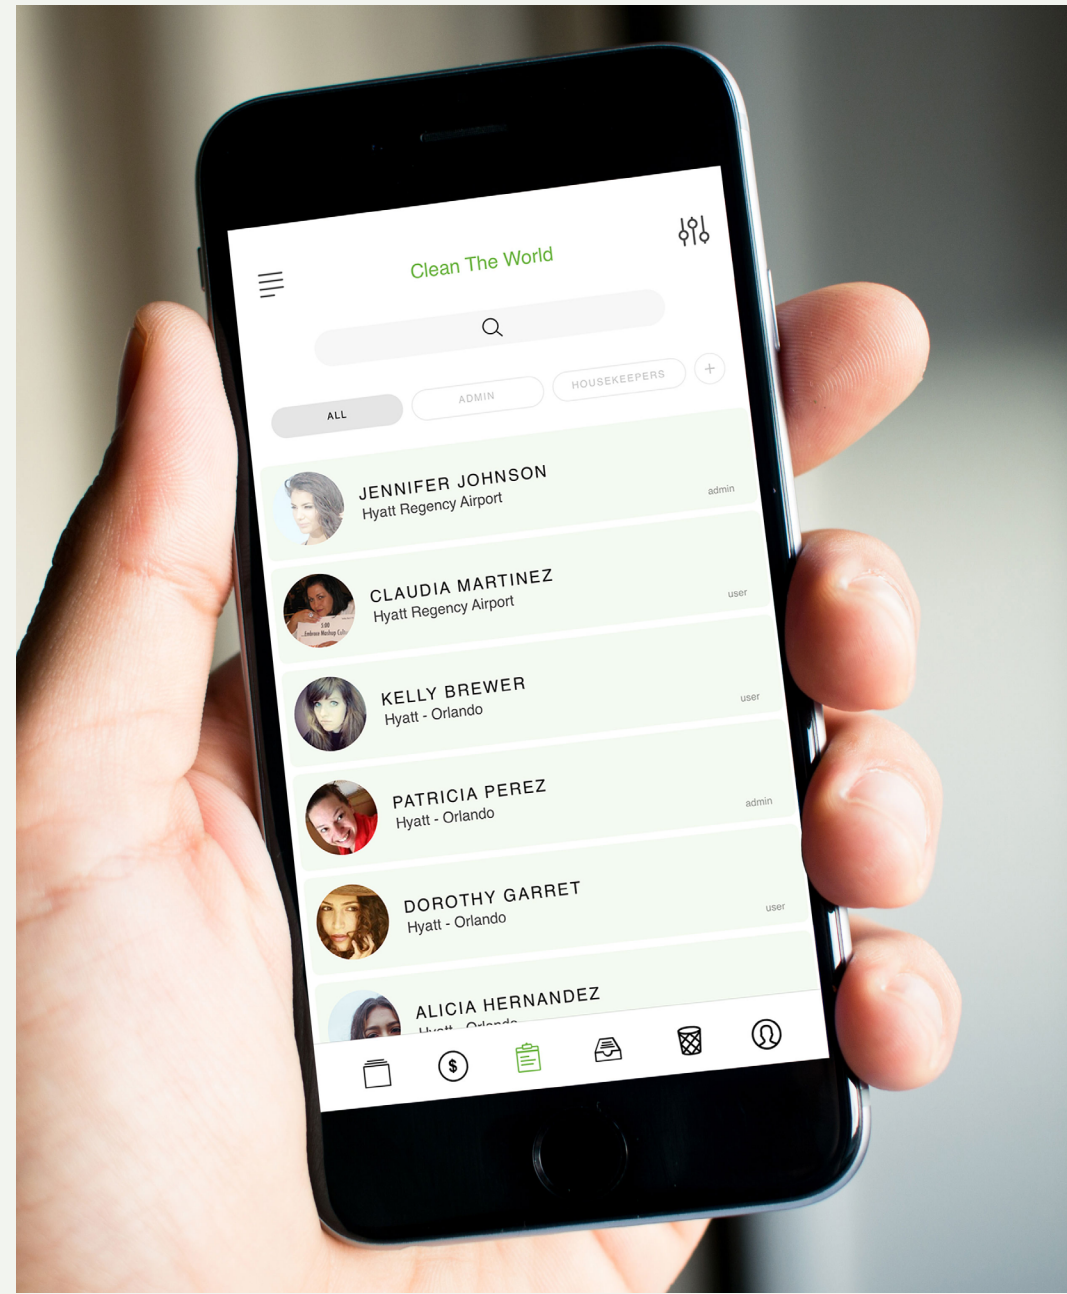

# EXTRA AÑEJO PHOTO-SHOOT

Mood board • Art and Creative Direction • Shot list • Execution.

A P P C O N C E P T / D E S I G N

Disney  
MEETINGS&Events