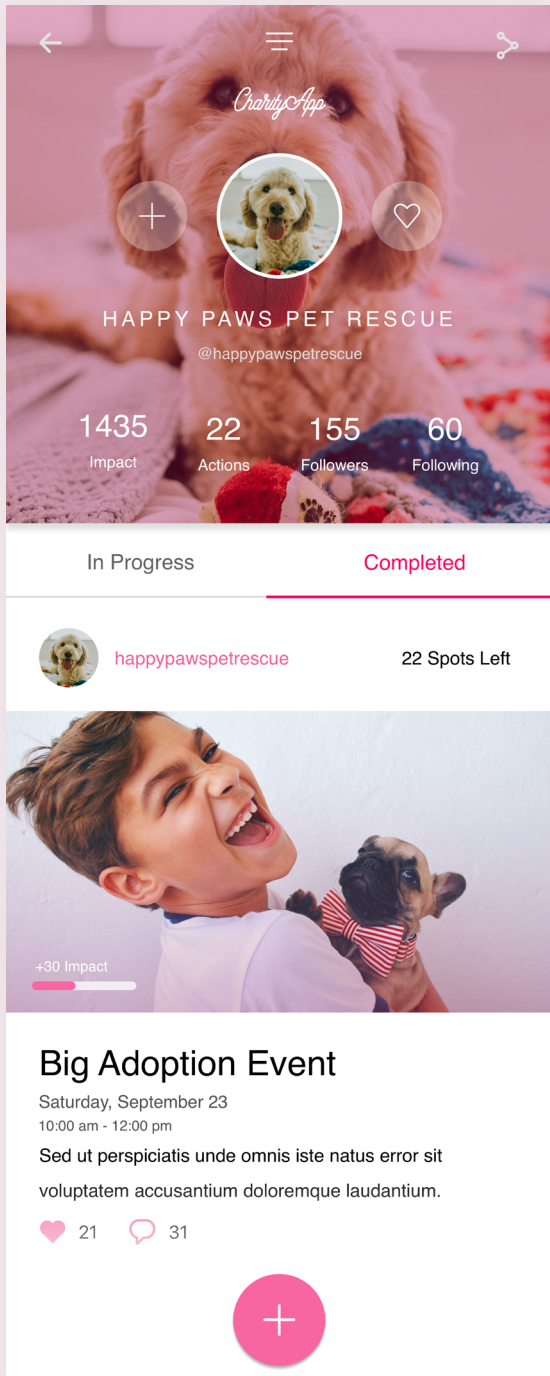

# TRADE SHOW BOOTHS AND EVENTS THE GATHERING AT FAIRMONT BANFF SPRINGS

Mood board • Creative Direction • Event Planning • Execution

M O S T R E C E N T

W E B P O R T F O L I O

A N A L A U R A P I N O

# EXTRA AÑEJO PHOTO-SHOOT

Mood board • Art and Creative Direction • Shot list • Execution.

A P P C O N C E P T / D E S I G N

Disney  
MEETINGS&Events