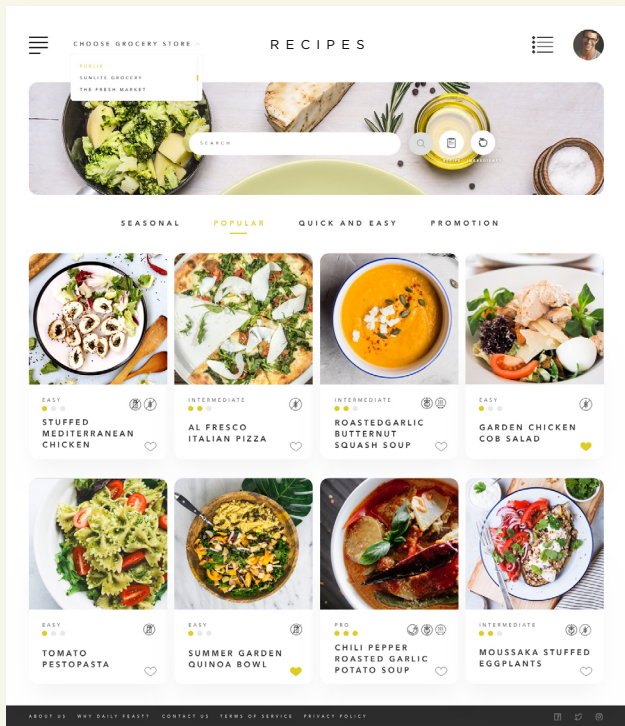

# EXTRA AÑEJO PHOTO-SHOOT

Mood board • Art and Creative Direction • Shot list • Execution.

A P P C O N C E P T / D E S I G N

Disney  
MEETINGS&Events